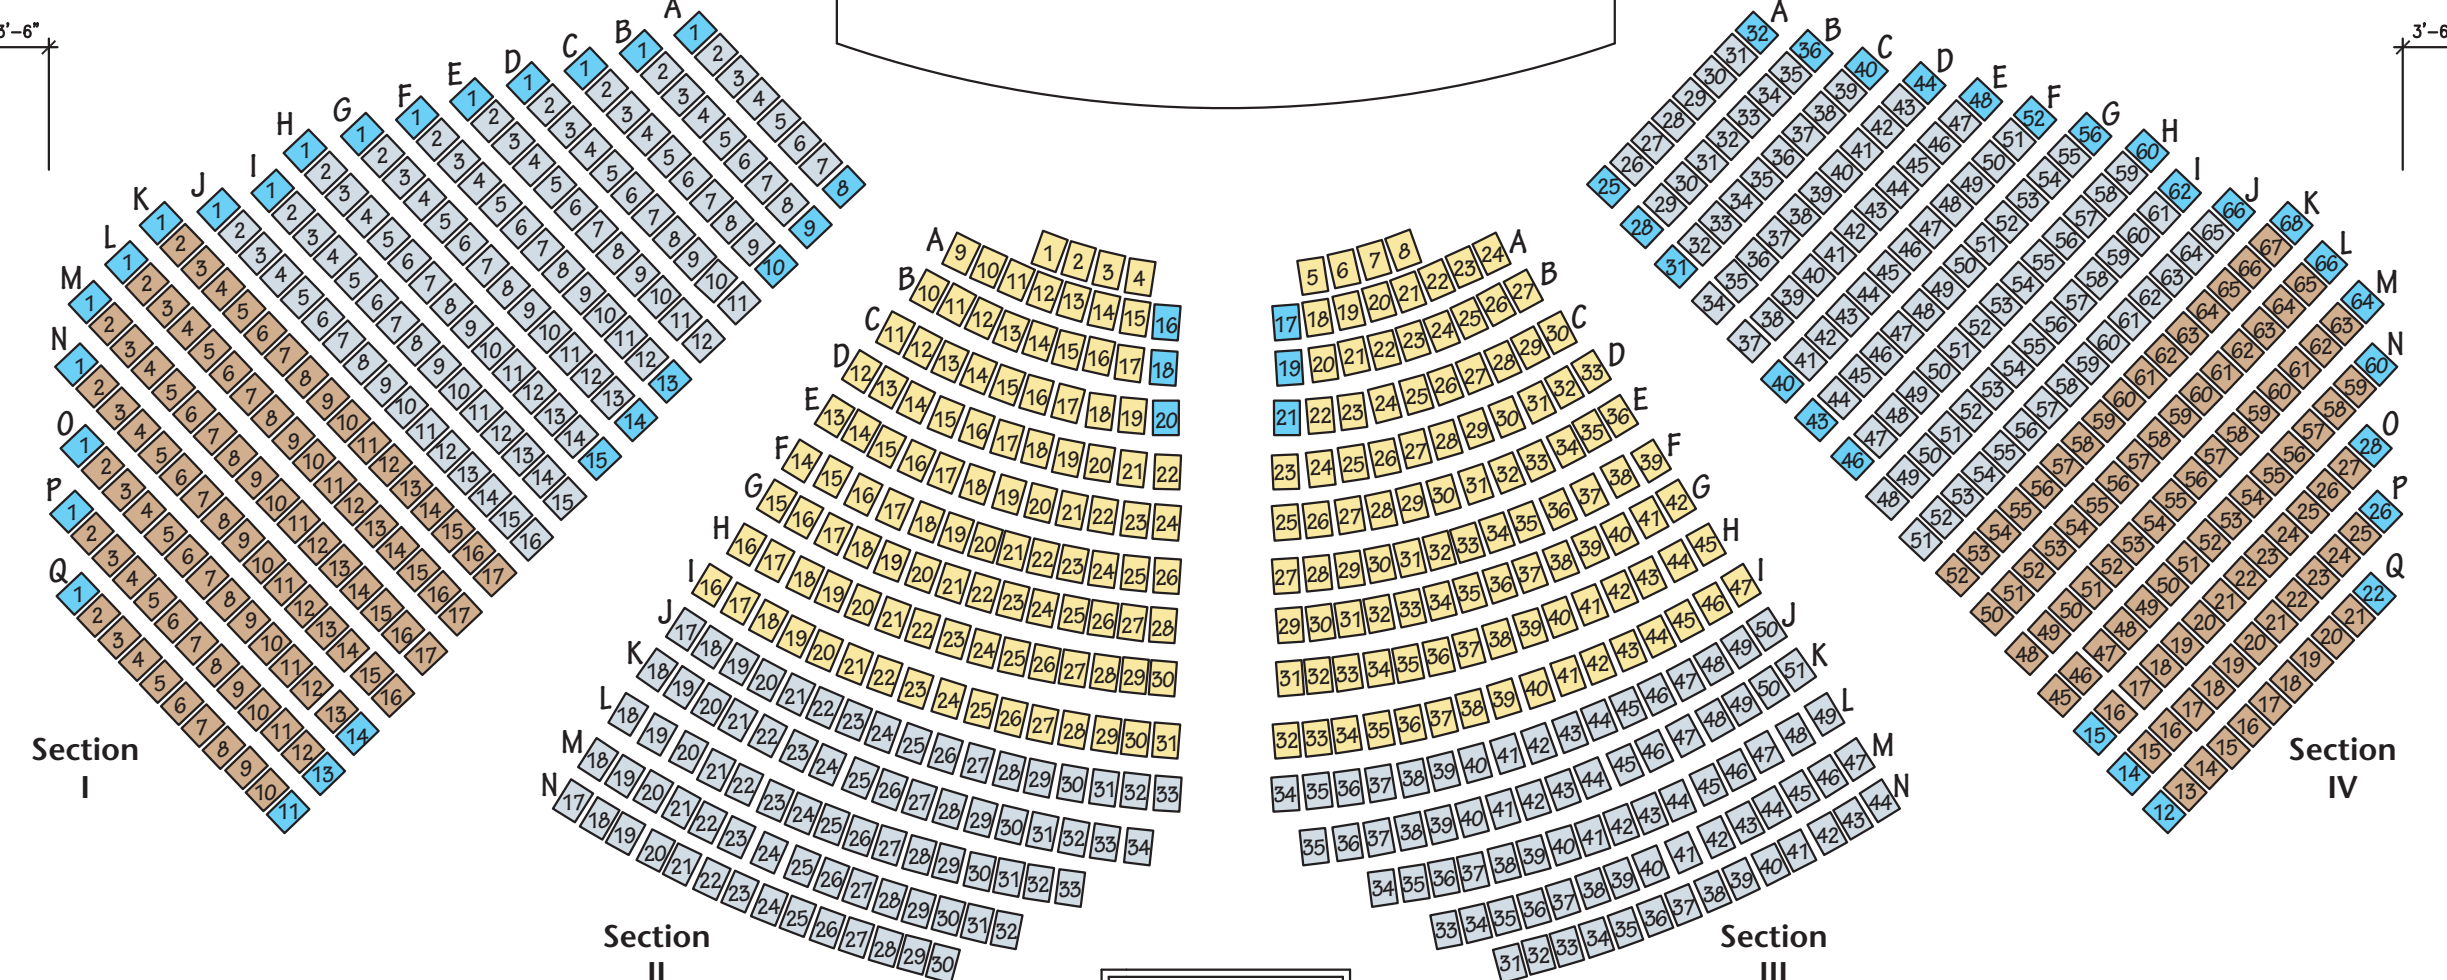

STAGE

Section I

Section II

Section III

Section IV

- Gold
- Bronze
- Silver
- Handicap Accessible

Circle Square Cultural Center

12/06/2007