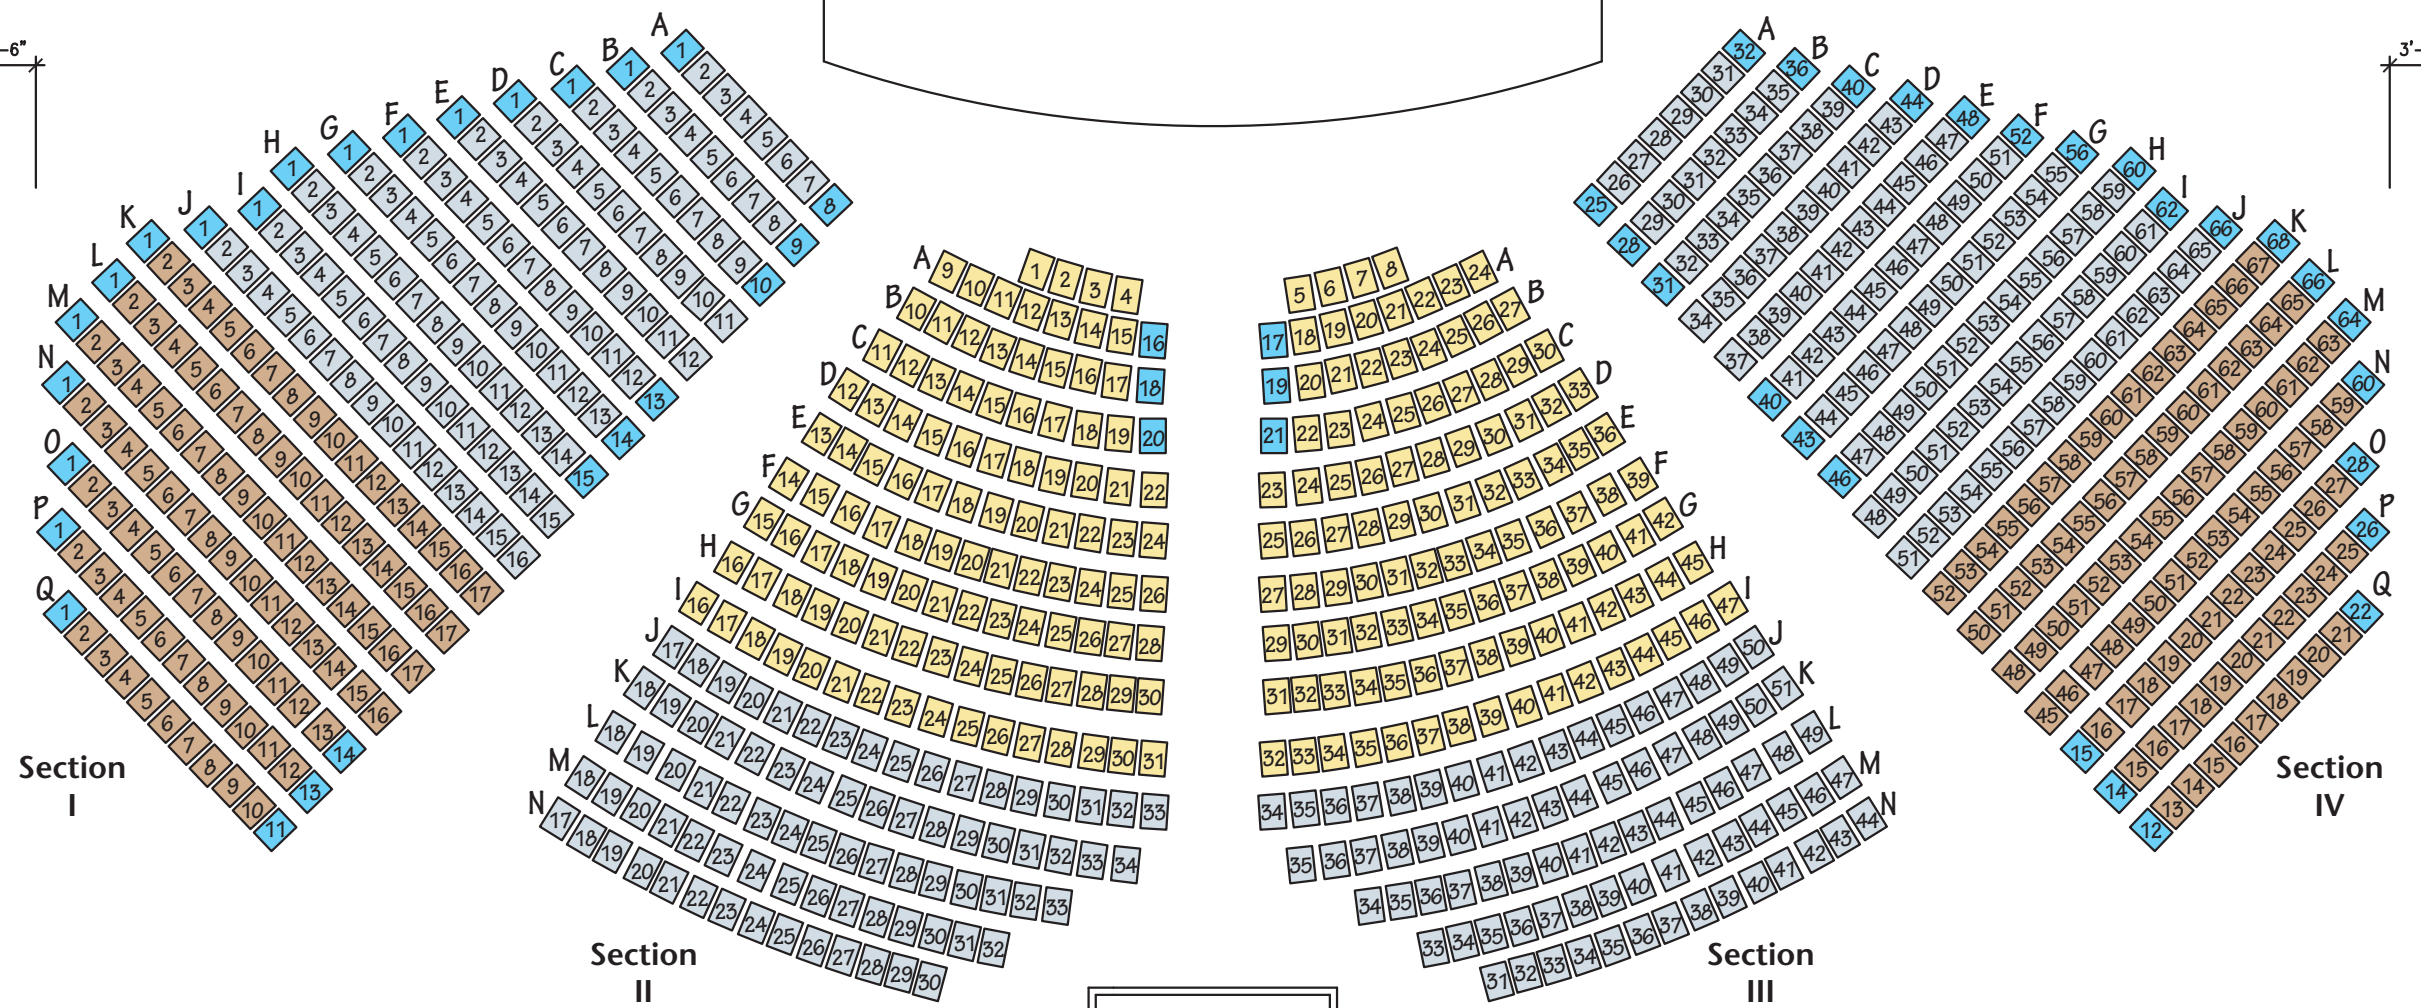

STAGE

3'-6"

3'-6"

Section I

Section II

Section III

Section IV

- Gold
- Bronze
- Silver
- Handicap Accessible

Circle Square  
Cultural Center

12/06/2007